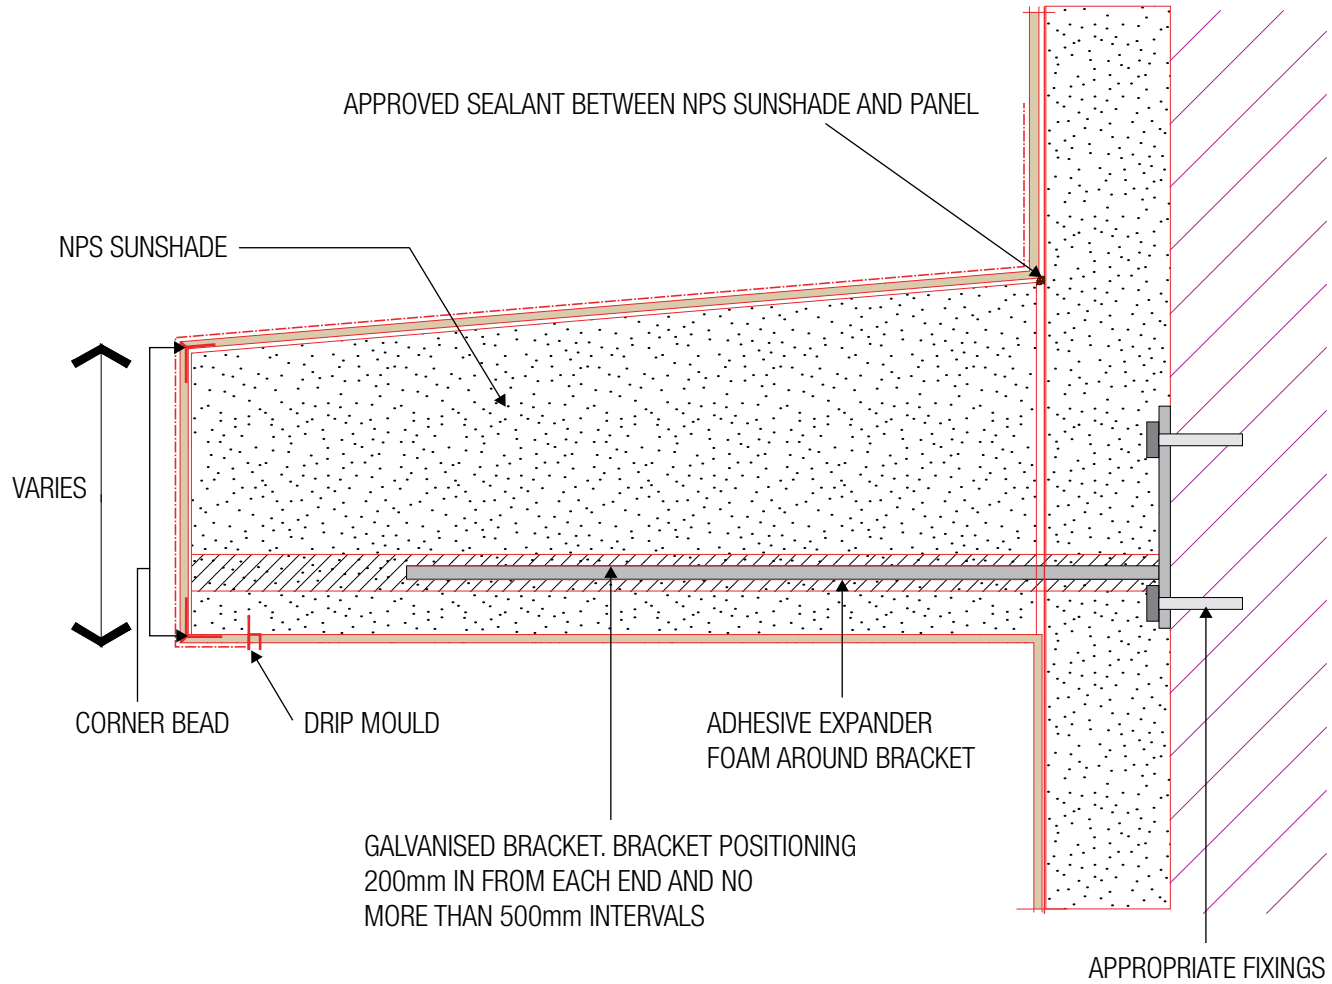

NPS SUNSHADES - PRE FINISHED

STRUCTURE

- TIMBER
- STEEL
- MASONARY
- OTHER

NPS SUNSHADES - RENDERED ON SITE

STANDARD SIZES 300mm, 450mm, 600mm, 900mm & 1200mm

STRUCTURE

- TIMBER
- STEEL
- MASONARY
- OTHER

NOTE: NPS SUNSHADES MUST BE WATERPROOFED BEFORE PAINT APPLICATION