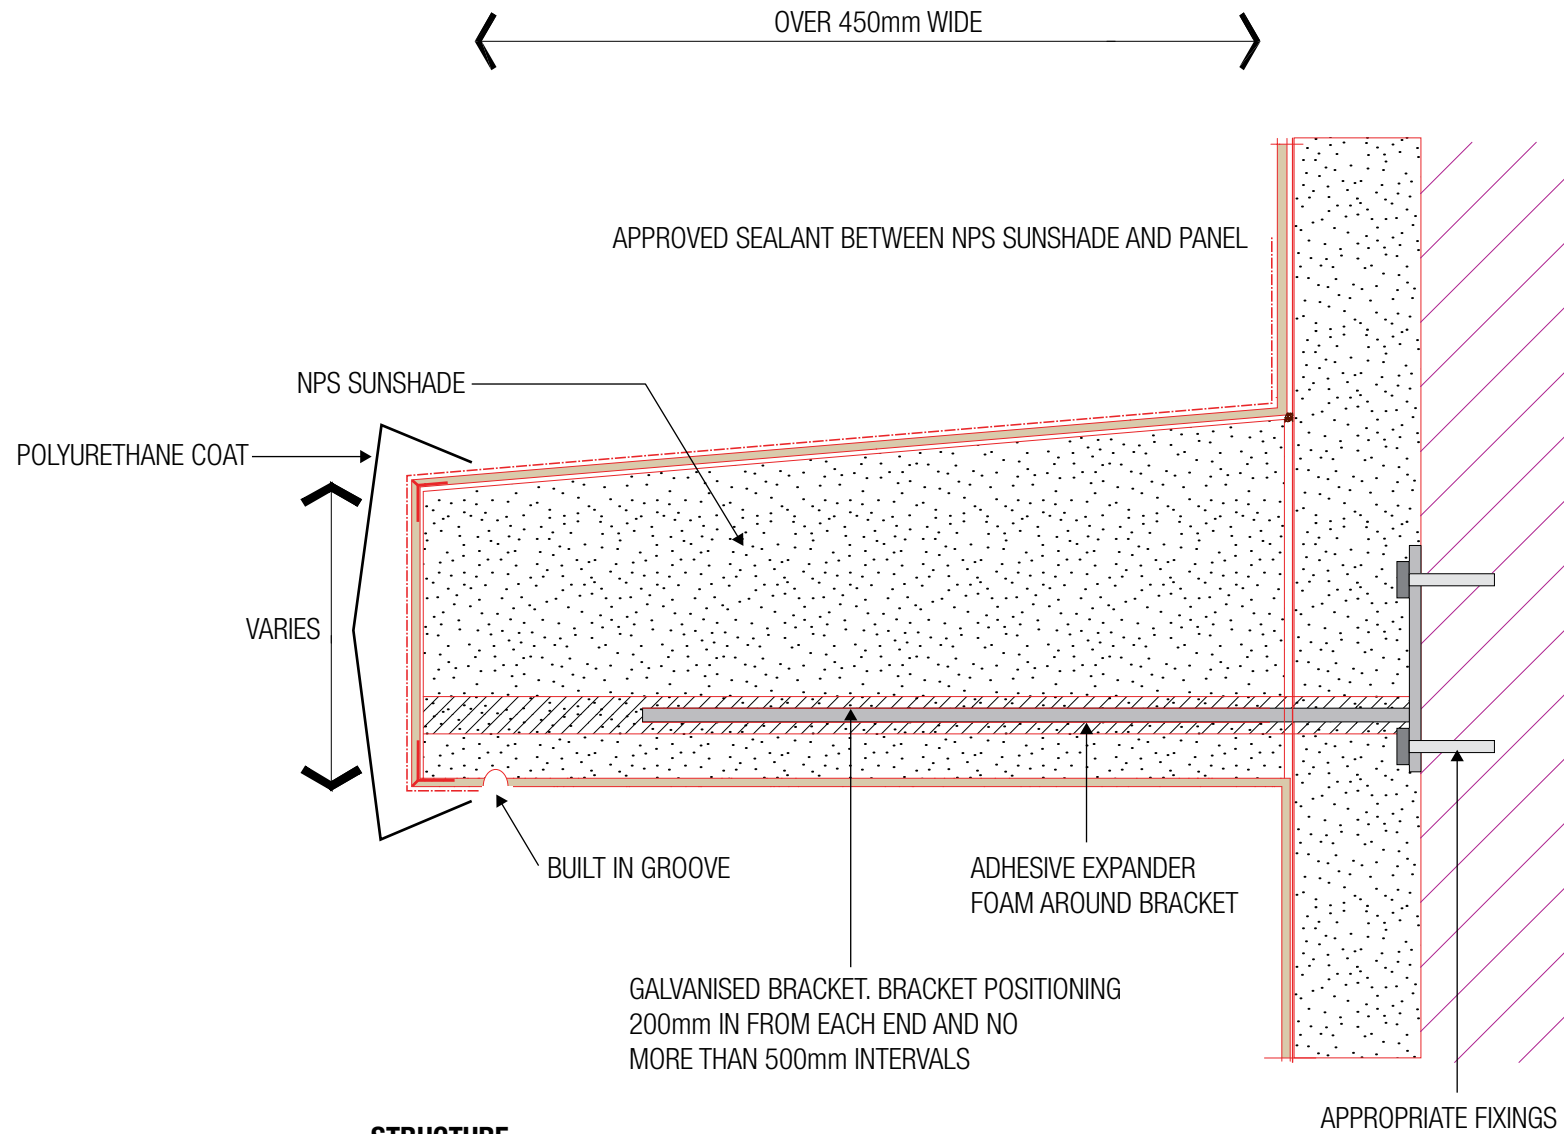

NPS SUNSHADES - PRE FINISHED

STRUCTURE

- TIMBER
- STEEL
- MASONARY
- OTHER

NPS SUNSHADES - RENDERED ON SITE

STANDARD SIZES 300mm, 450mm, 600mm, 900mm & 1200mm

STRUCTURE

- TIMBER
- STEEL
- MASONARY
- OTHER

NOTE: NPS SUNSHADES MUST BE WATERPROOFED BEFORE PAINT APPLICATION